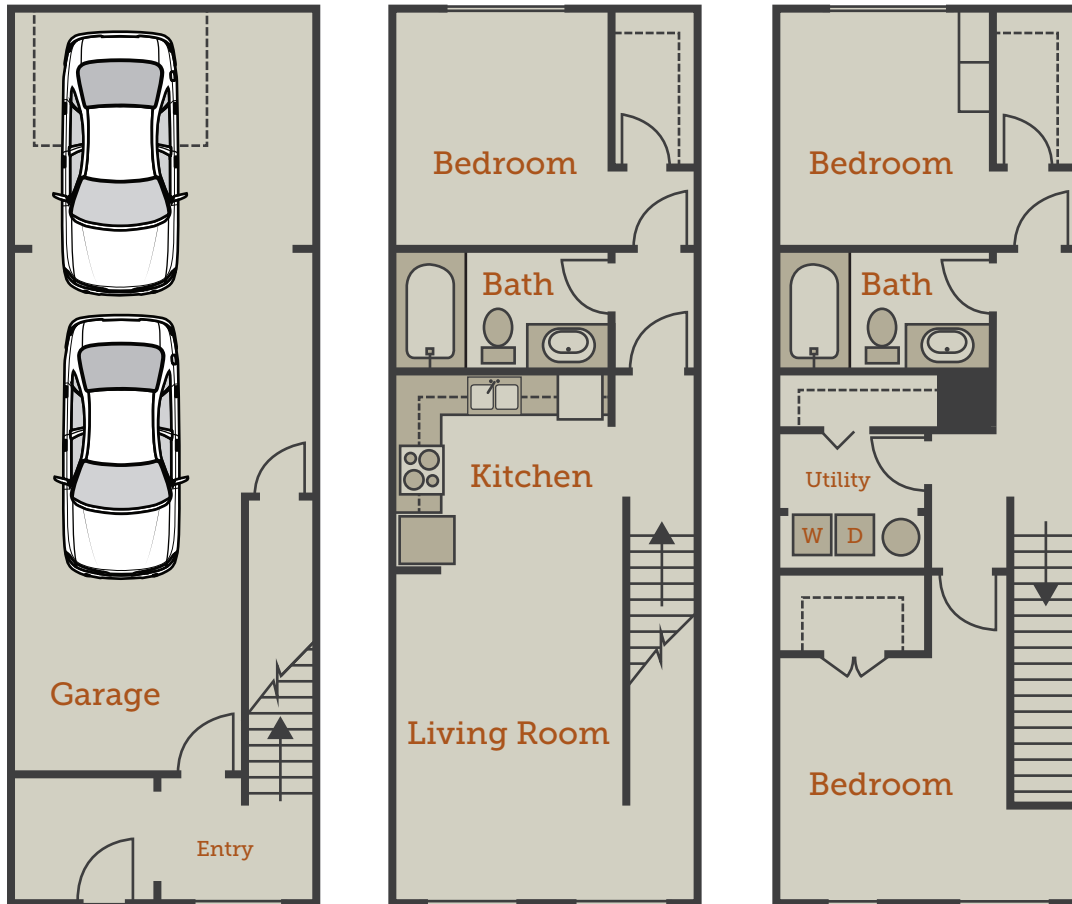

CANALSIDE
LOFTS

TAYLOR

1,555 SF

\$ _____

3 Bedroom / 2 Bathroom Townhome

for residential inquiries, please email info@canalsidecolumbia.com

All measurements, floorplans and amenities are approximate and subject to change without notice.