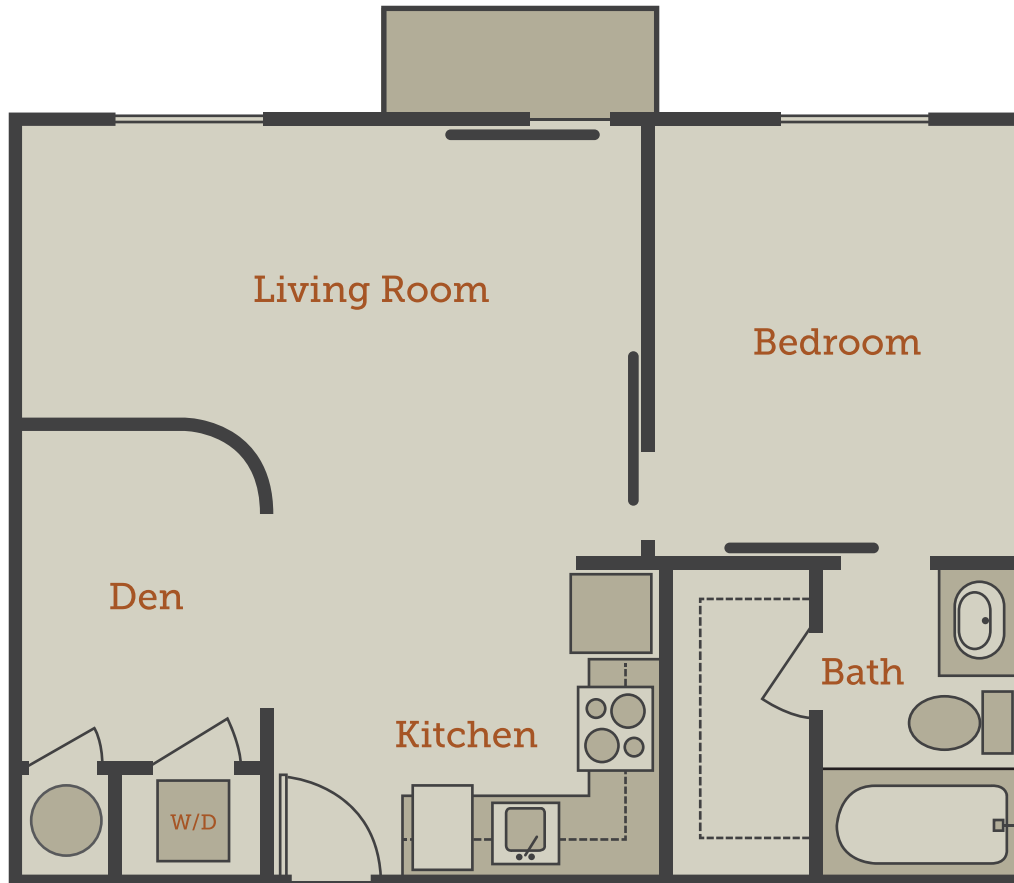

CANALSIDE  
LOFTS

SUMTER

768 SF     \$ \_\_\_\_\_

1 Bedroom / Den / 1 Bathroom

for residential inquiries, please email [info@canalsidecolumbia.com](mailto:info@canalsidecolumbia.com)

All measurements, floorplans and amenities are approximate and subject to change without notice.