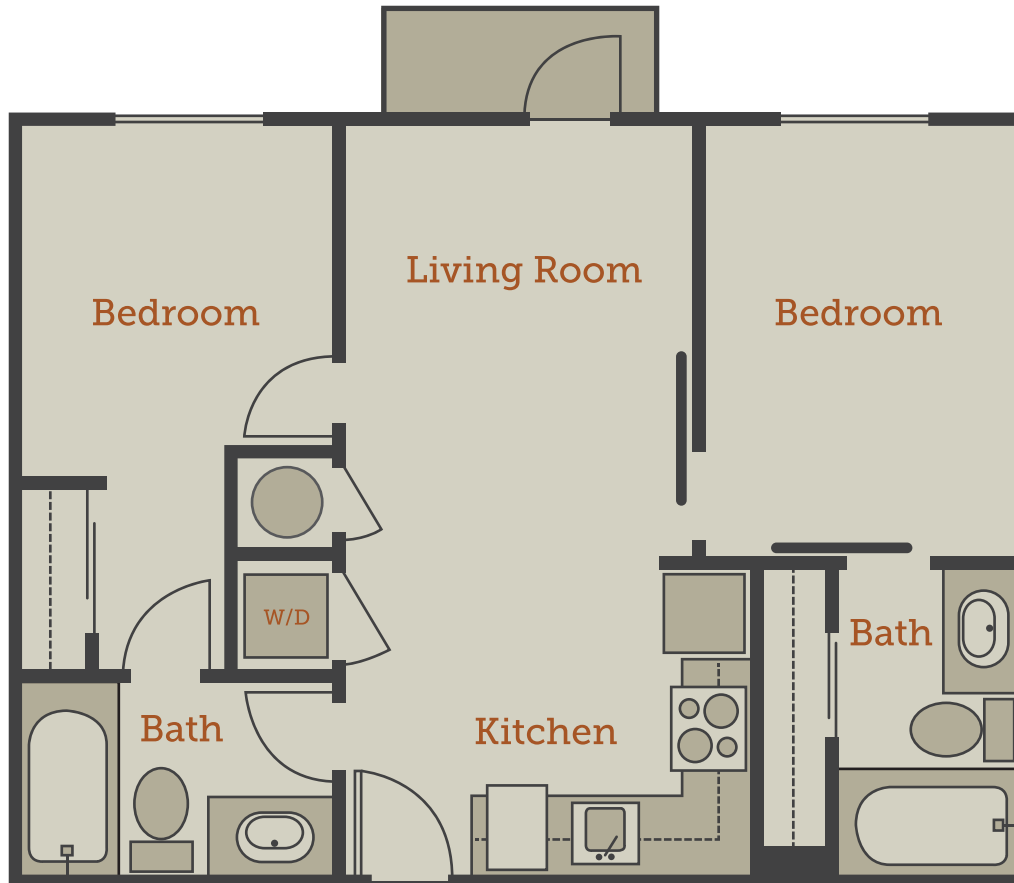

CANALSIDE
LOFTS

SALUDA

768 SF

\$ _____

2 Bedroom / 2 Bathroom

for residential inquiries, please email info@canalsidecolumbia.com

All measurements, floorplans and amenities are approximate and subject to change without notice.