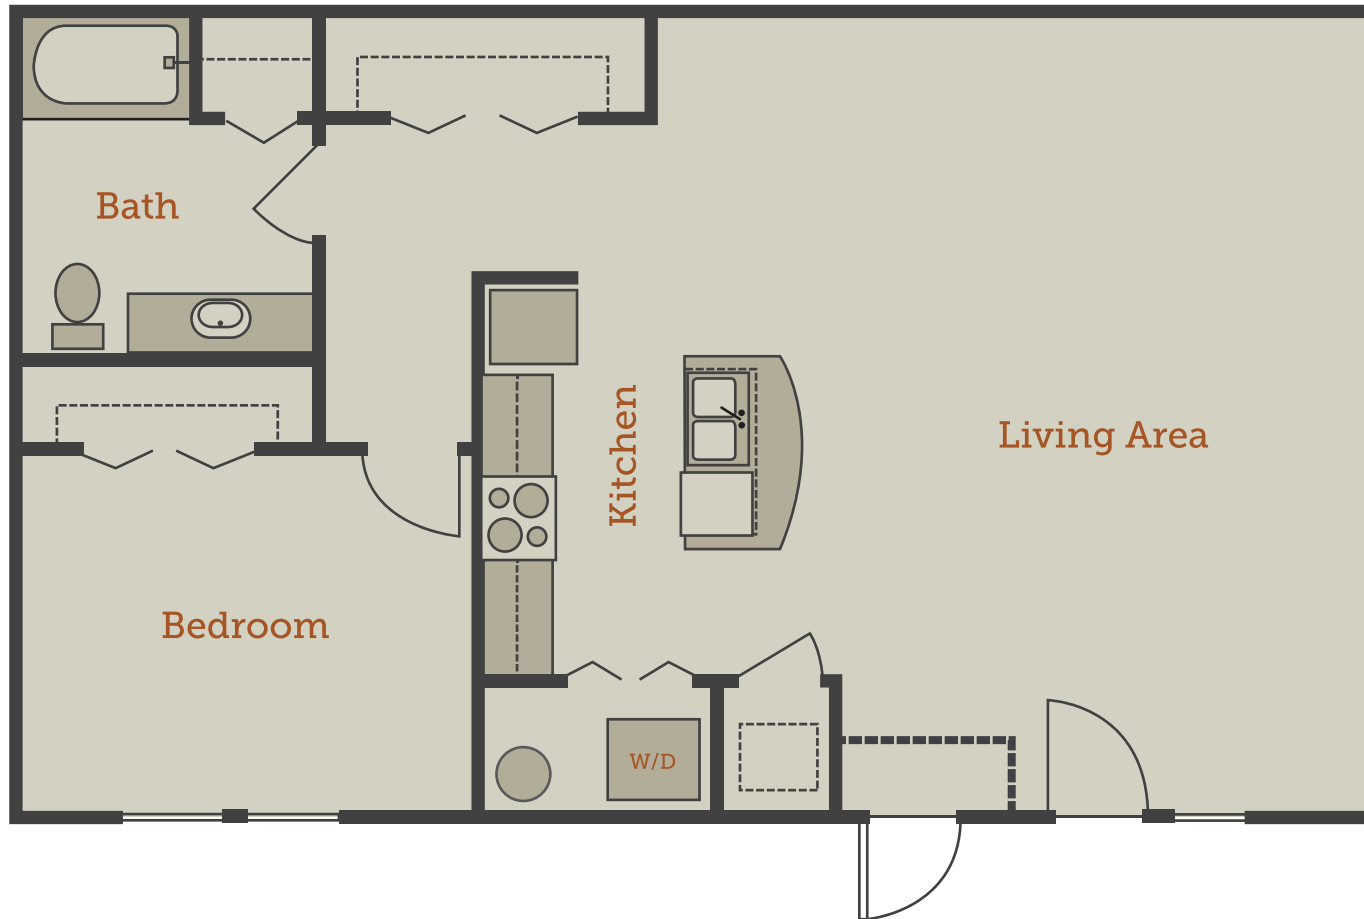

HAMPTON

780 SF \$ _____

1 Bedroom / 1 Bathroom

for residential inquiries, please email info@canalsidecolumbia.com

All measurements, floorplans and amenities are approximate and subject to change without notice.