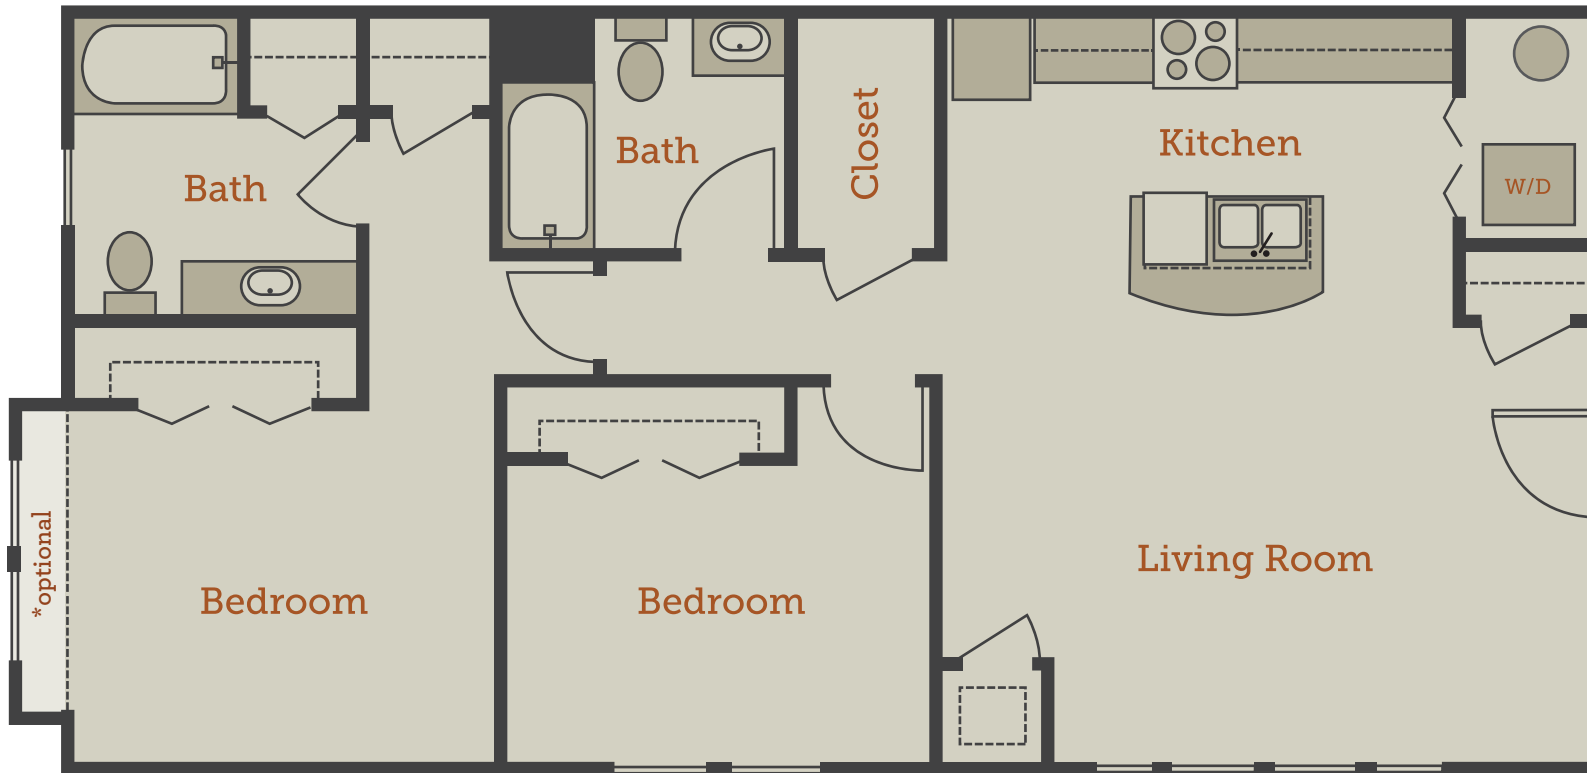

CANALSIDE
LOFTS

MARION

1,045 SF -
1,060 SF

*based on availability

\$ _____

2 Bedroom / 2 Bathroom

for residential inquiries, please email info@canalsidecolumbia.com

All measurements, floorplans and amenities are approximate and subject to change without notice.