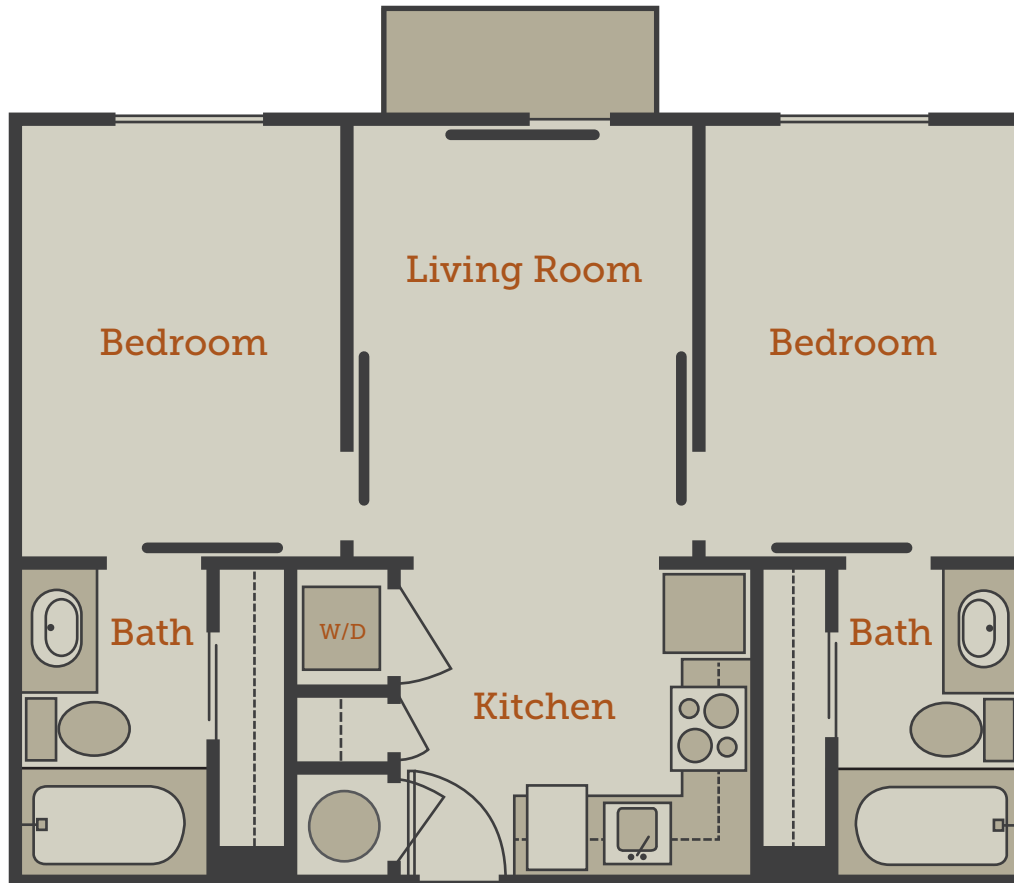

CANALSIDE
LOFTS

CALHOUN

768 SF \$ _____

2 Bedroom / 2 Bathroom

for residential inquiries, please email info@canalsidecolumbia.com

All measurements, floorplans and amenities are approximate and subject to change without notice.