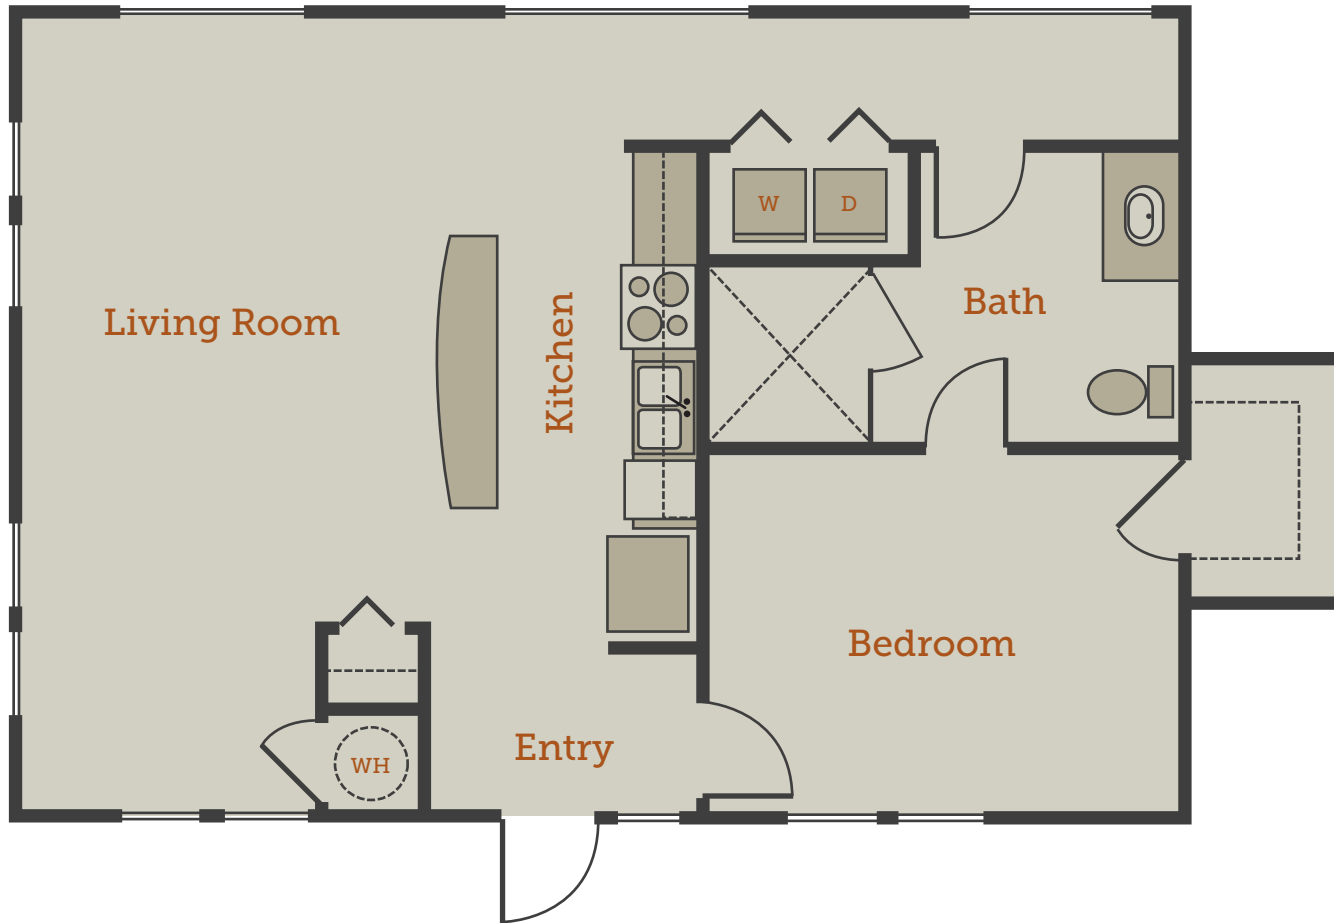

CANALSIDE  
LOFTS

# PULAKSI

885 SF

\$ \_\_\_\_\_

1 Bedroom / 1 Bathroom

for residential inquiries, please email [info@canalsidecolumbia.com](mailto:info@canalsidecolumbia.com)

All measurements, floorplans and amenities are approximate and subject to change without notice.