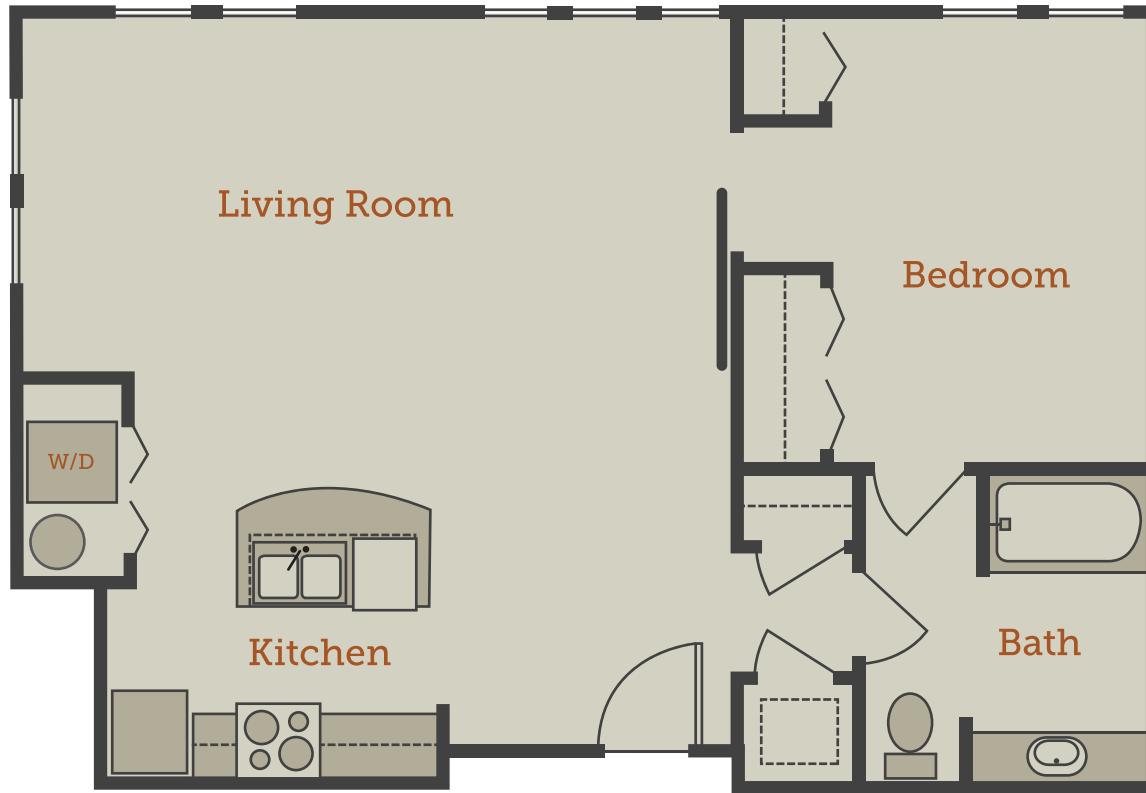

CANALSIDE
LOFTS

LAUREL

860 SF - 885 SF

\$ _____

1 Bedroom / 1 Bathroom

for residential inquiries, please email info@canalsidecolumbia.com

All measurements, floorplans and amenities are approximate and subject to change without notice.