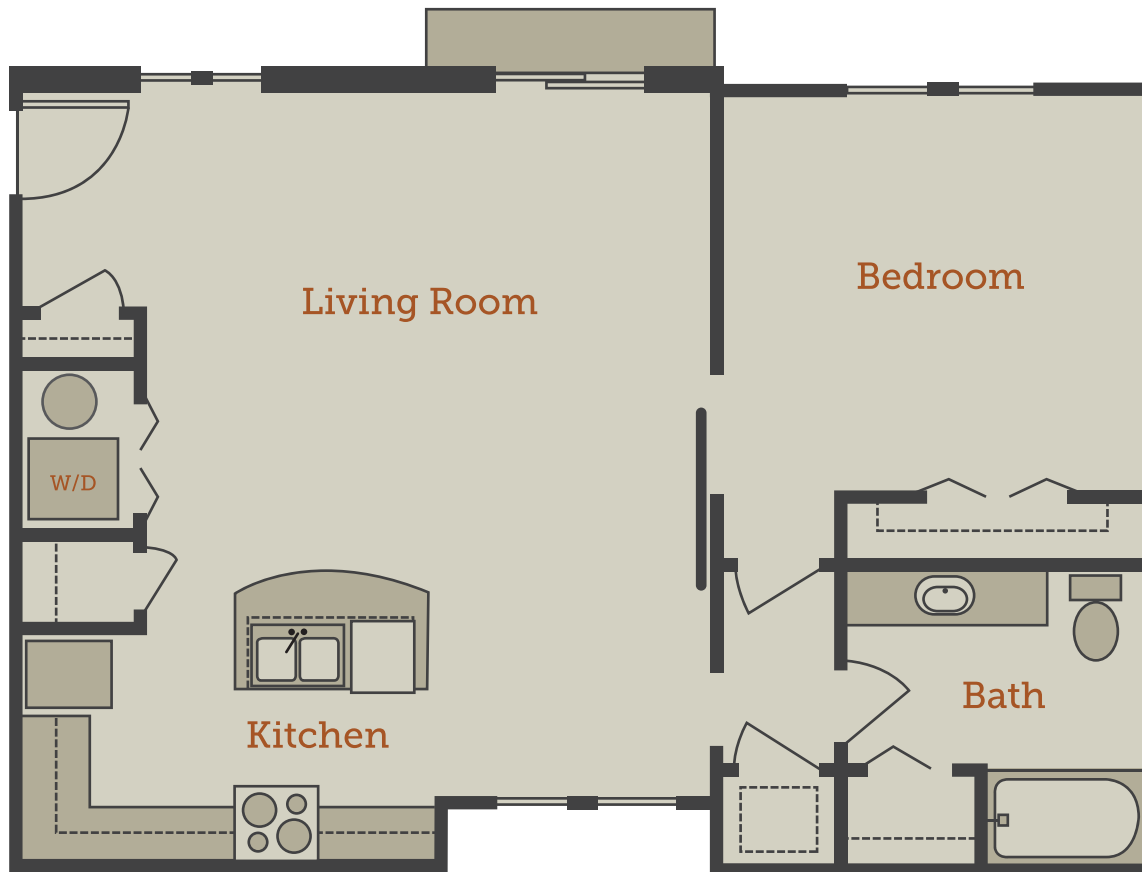

CANALSIDE
LOFTS

HARDEN

940 SF \$ _____

1 Bedroom / 1 Bathroom

for residential inquiries, please email info@canalsidecolumbia.com

All measurements, floorplans and amenities are approximate and subject to change without notice.